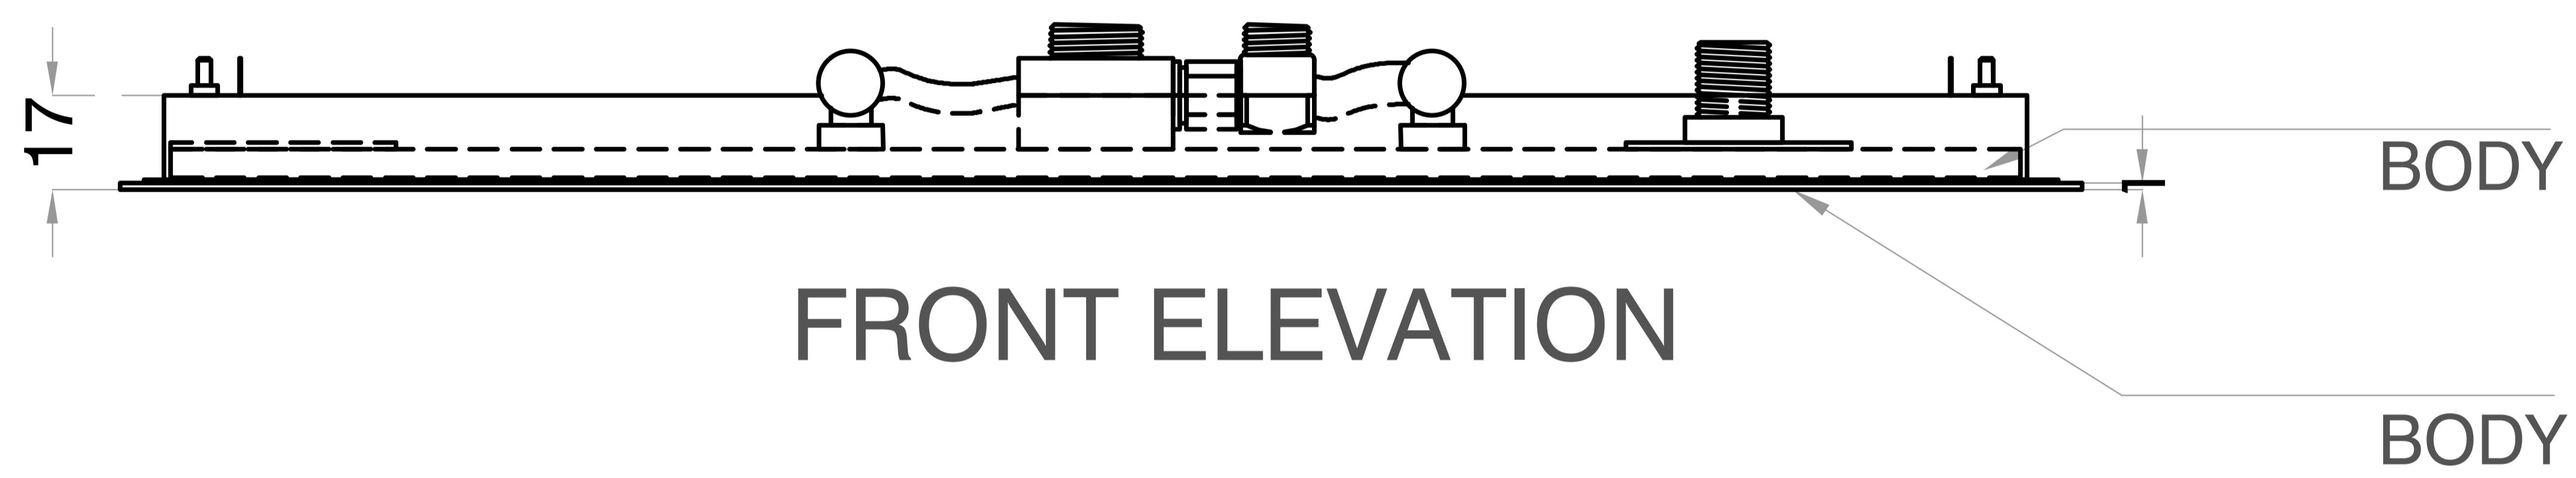

Triple-Function Ceiling Concealed Shower

Product Code : 5114

Technical Drawing

All dimension are in mm