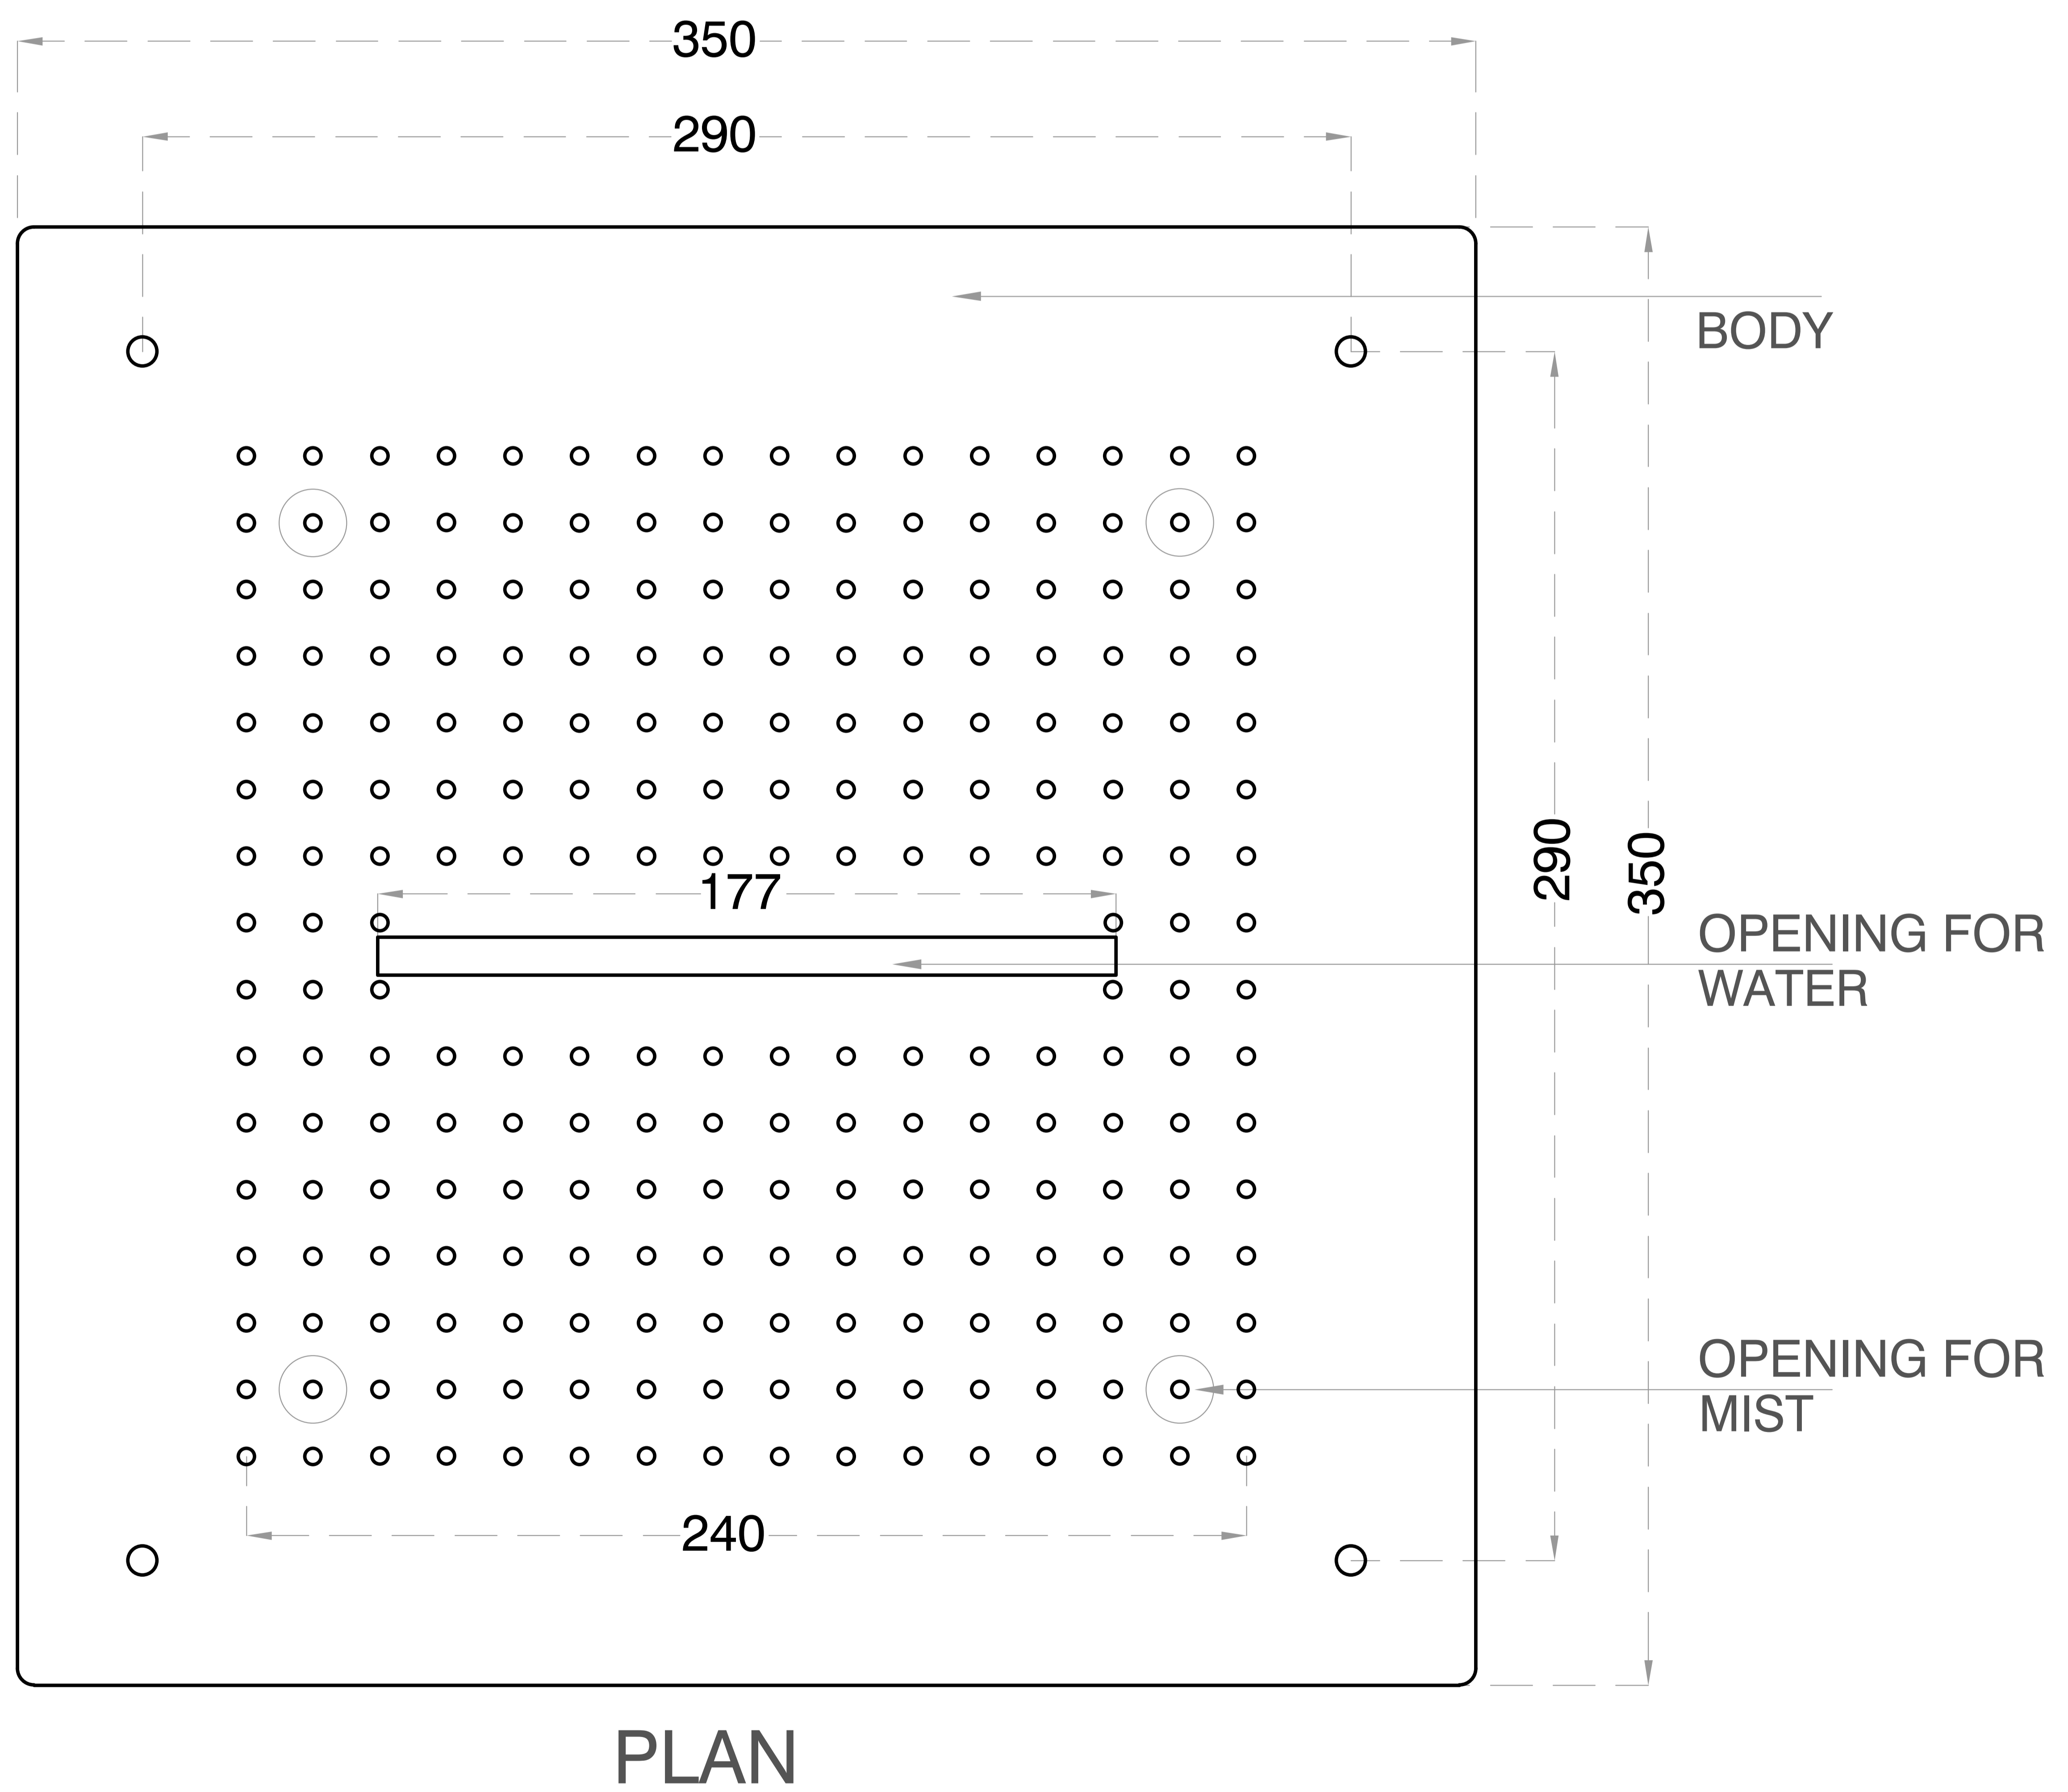

Triple-Function Ceiling Concealed Shower

Product Code : 5114

Technical Drawing

All dimension are in mm